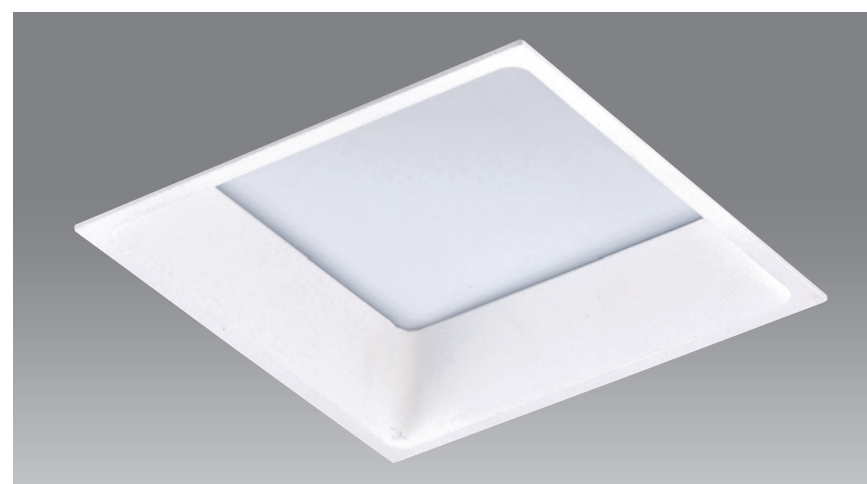

嵌入孔 161x161 mm	CT-91423		
光源	材質	CRI	
CREE LED 20W	鋁製品	90	
色溫	角度	功能	
3000K (4000K訂製品)	120°	不可調角度	
顏色			
☐ White			
尺寸 L171mm W171mm H55mm		(可訂製特殊色溫)