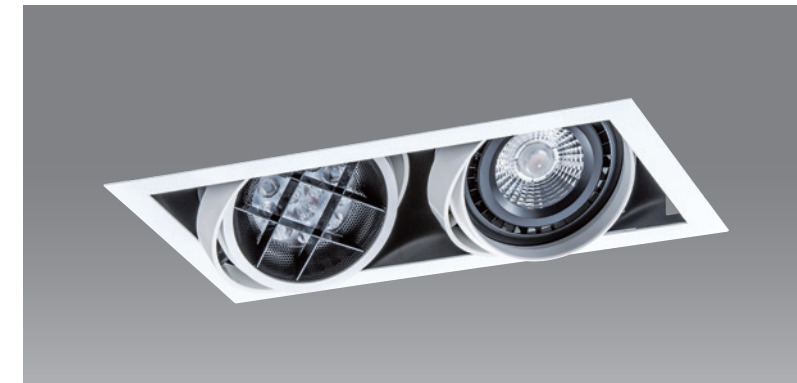

嵌入孔 165x315 mm
CT-90652 (嵌入式)
適用光源 LED A~H
材質 鋁框鋼材
顏色 ☐ White ☒ Black (訂製品)
功能 可調角度
尺寸 L332mm W182mm H155mm