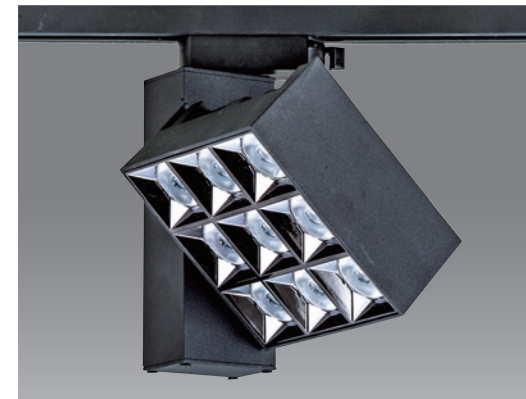

尺寸 L435mm W74mm H50mm

CT-90151

CT-90152

CT-90153

CT-90154

CT-90155

CT-90156

CT-90157