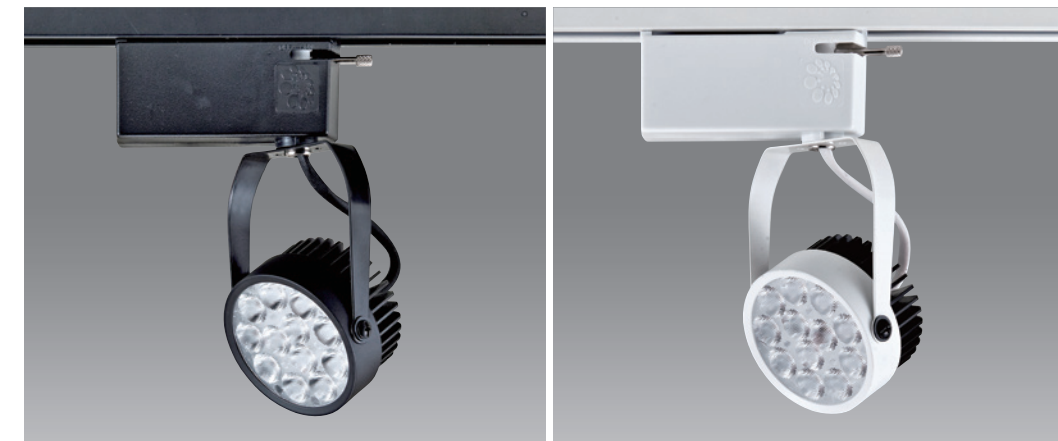

CT-90437

CT-90438

光源 LED-15W	材質 鋁製品	型式 吸頂/嵌入
色溫 3000K (4200K 訂製品)	角度 25°/120°	CRI 85
顏色 □White ■Black	功能 	

尺寸 Ø80mm L100mm H200mm