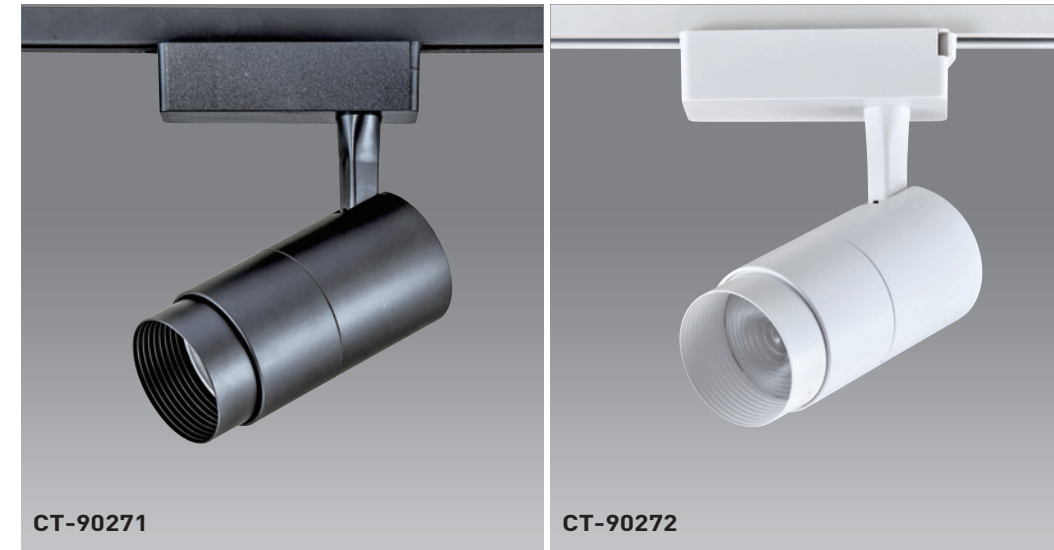

CT-90255

CT-90256

光源 CREE COB 30W	材質 鋁製品	型式 吸頂/嵌入
色溫 3000K (4000K訂製品)	角度 25°/40°	CRI 90
顏色 □ White ■ Black	功能  	
尺寸 Ø90mm L160mm H250mm (可訂製特殊色溫)		

Driven by passion for light, design, technology and functionality was the challenge. Although the new lighting solutions are ticking all those boxes, only our customers will ensure that they become the light of lights.