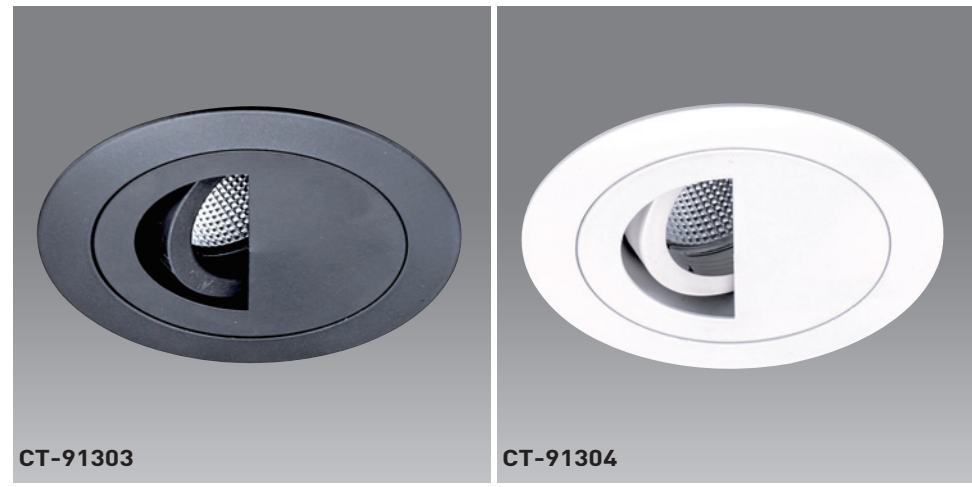

# Light is a man's best friend

They just fit into the place, having the potential to change it occasionally, true in their performance, reliable in time. Just like best friends.

	光源	材質	配件
	MR16 LED A~F	鋁製品	防眩罩 / 蜂巢網
顏色		功能	
□White ■Black		可調角度 / 前維修	
尺寸 Ø94mm H35mm			