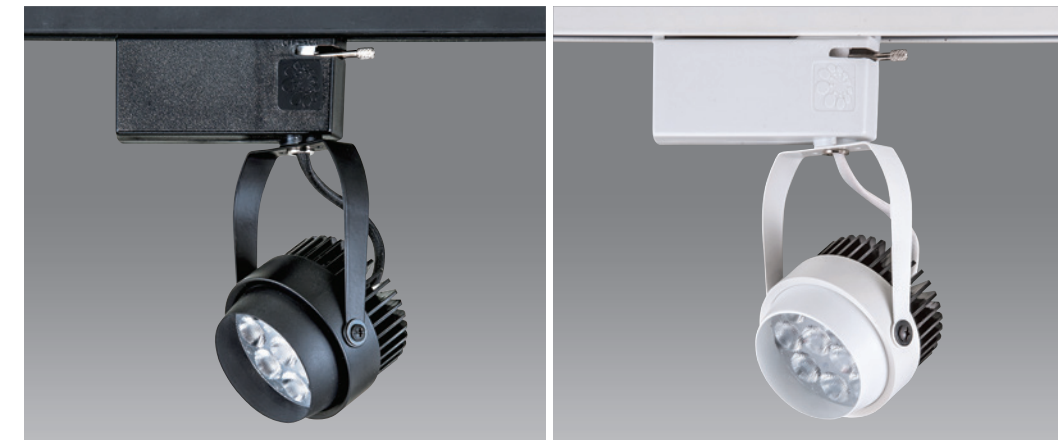

CT-90435

CT-90436

光源 LED-15W	材質 鋁製品	型式 吸頂/嵌入
色溫 3000K (4200K 訂製品)	角度 25°/120°	CRI 85
顏色 □White ■Black	功能 	

尺寸 Ø80mm L100mm H200mm