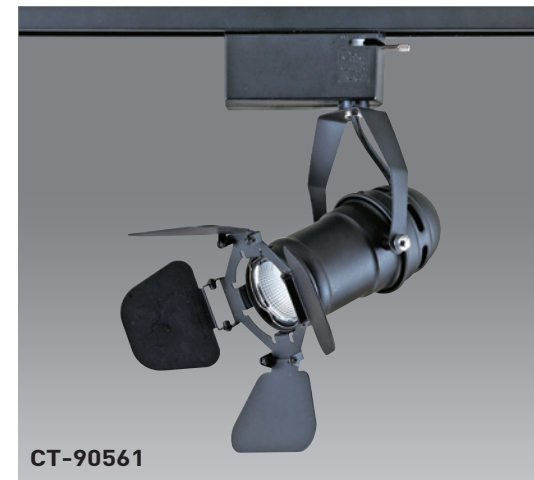

尺寸 Ø58mm L160mm H200mm

光源 MR16 LED A~F	材質 鋁製品	型式 吸頂 / 嵌入
顏色 ■ Gold	功能 	配件 蜂巢網

尺寸 Ø58mm L215mm H200mm

**Light is a man's best friend**

They just fit into the place, having the potential to change it occasionally, true in their performance, reliable in time. Just like best friends.