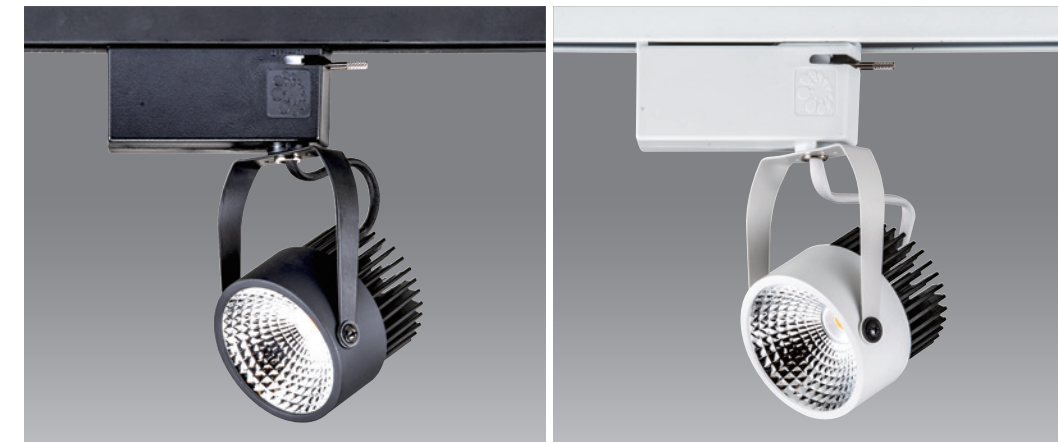

CT-90433

CT-90434

光源 CREE COB 14W	材質 鋁製品	型式 吸頂/嵌入
色溫 3000K (4000K 訂製品)	角度 15°/25°/40°	CRI 90
顏色 □White ■Black	功能 	

尺寸 Ø80mm L100mm H200mm