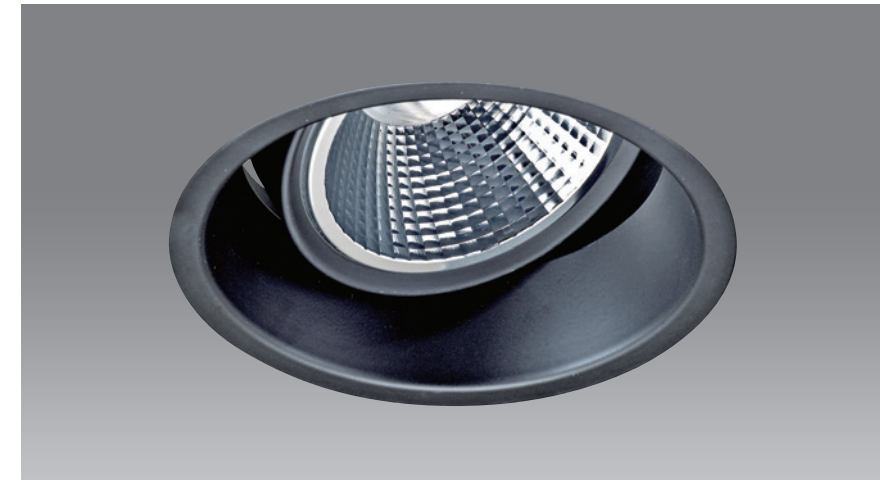

嵌入孔
150
mm

CT-91172

光源 AR111 LED A~N	材質 鋁製品

顏色 ■ Black	功能 可調角度

尺寸 Ø160mm H80mm