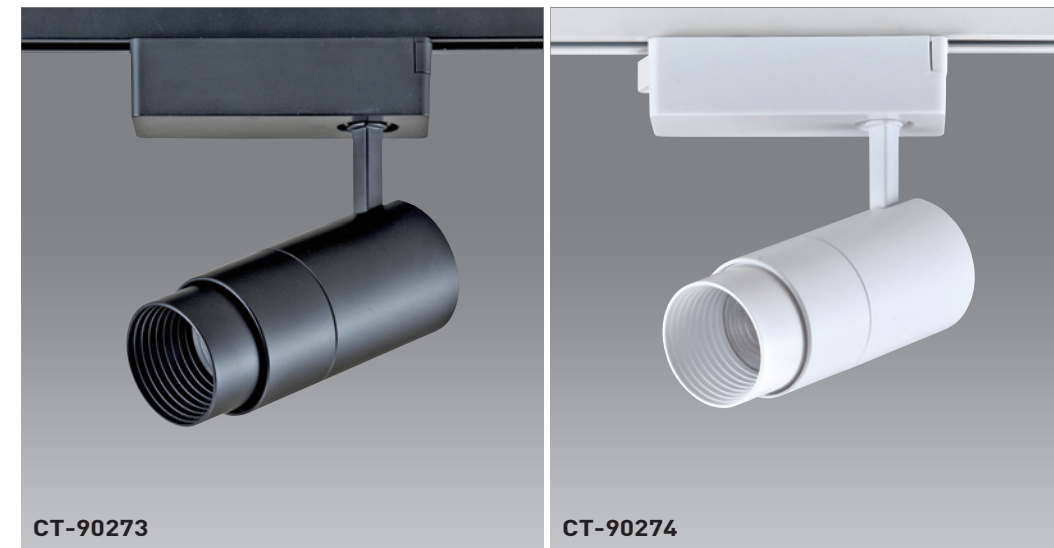

CT-90255

CT-90256

光源 CREE COB 30W	材質 鋁製品	型式 吸頂/嵌入
色溫 3000K (4000K訂製品)	角度 25°/40°	CRI 90
顏色 □ White ■ Black	功能  	
尺寸 Ø90mm L160mm H250mm (可訂製特殊色溫)		

Driven by passion for light, design, technology and functionality was the challenge. Although the new lighting solutions are ticking all those boxes, only our customers will ensure that they become the light of lights.