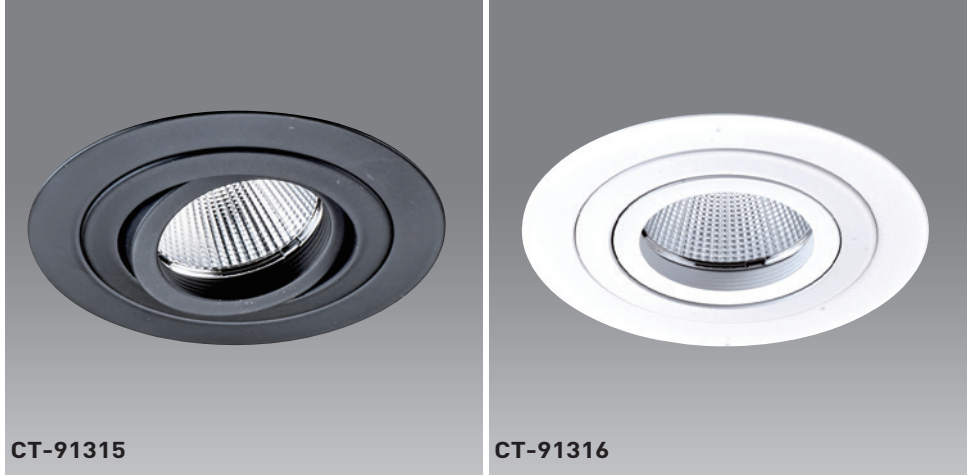

光源	材質	配件
	MR16 LED A~F	鋁製品	防眩罩 / 蜂巢網
顏色		功能	
□White ■Black		可調角度 / 前維修	
尺寸 Ø94mm H35mm