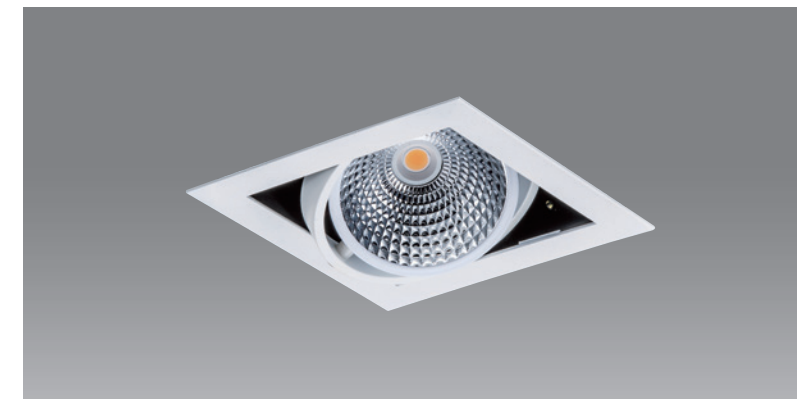

嵌入孔 120x120 mm
CT-90671 (嵌入式)
光源 LED A~H 材質 鋁框鋼材
顏色 ☐ White ☒ Black (訂製品) 功能 可調角度
尺寸 L130mm W130mm H110mm