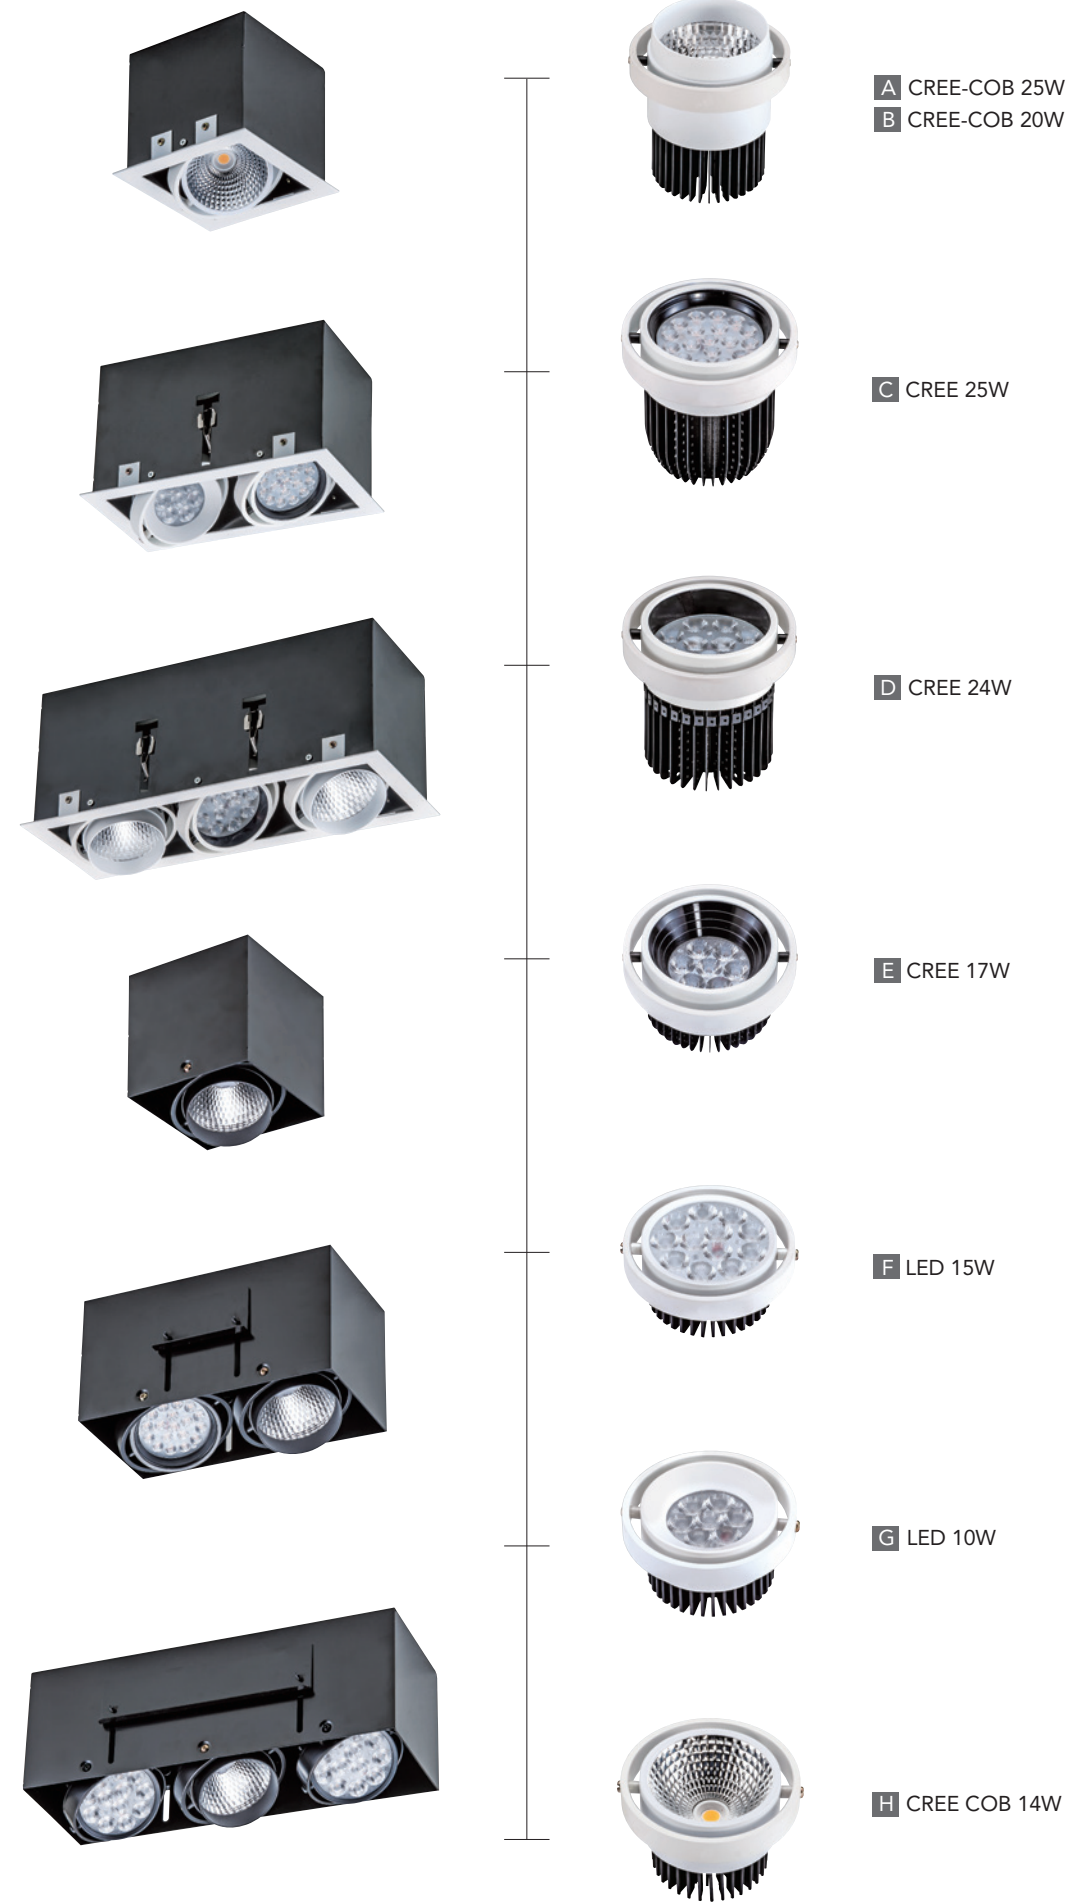

A CREE-COB 25W  
B CREE-COB 20W

C CREE 25W

D CREE 24W

E CREE 17W

F LED 15W

G LED 10W

H CREE COB 14W

色溫、角度皆可訂製