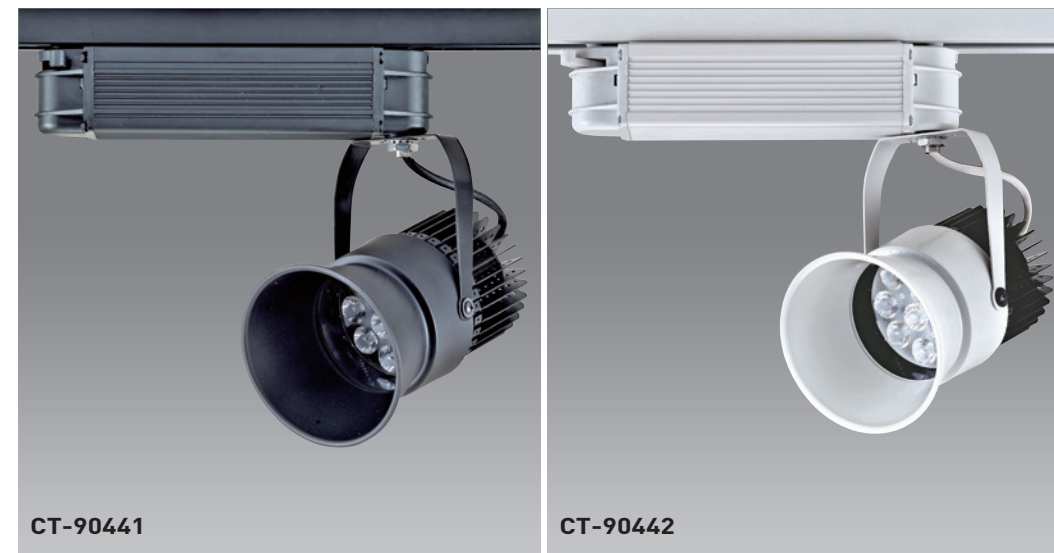

光源 CREE 27W	材質 鋁製品	型式 吸頂/嵌入
色溫 3000K (4200K 訂製品)	角度 25°/40°/60°	CRI 90
顏色 □ White ■ Black	功能 	

尺寸 Ø110mm L140mm H220mm