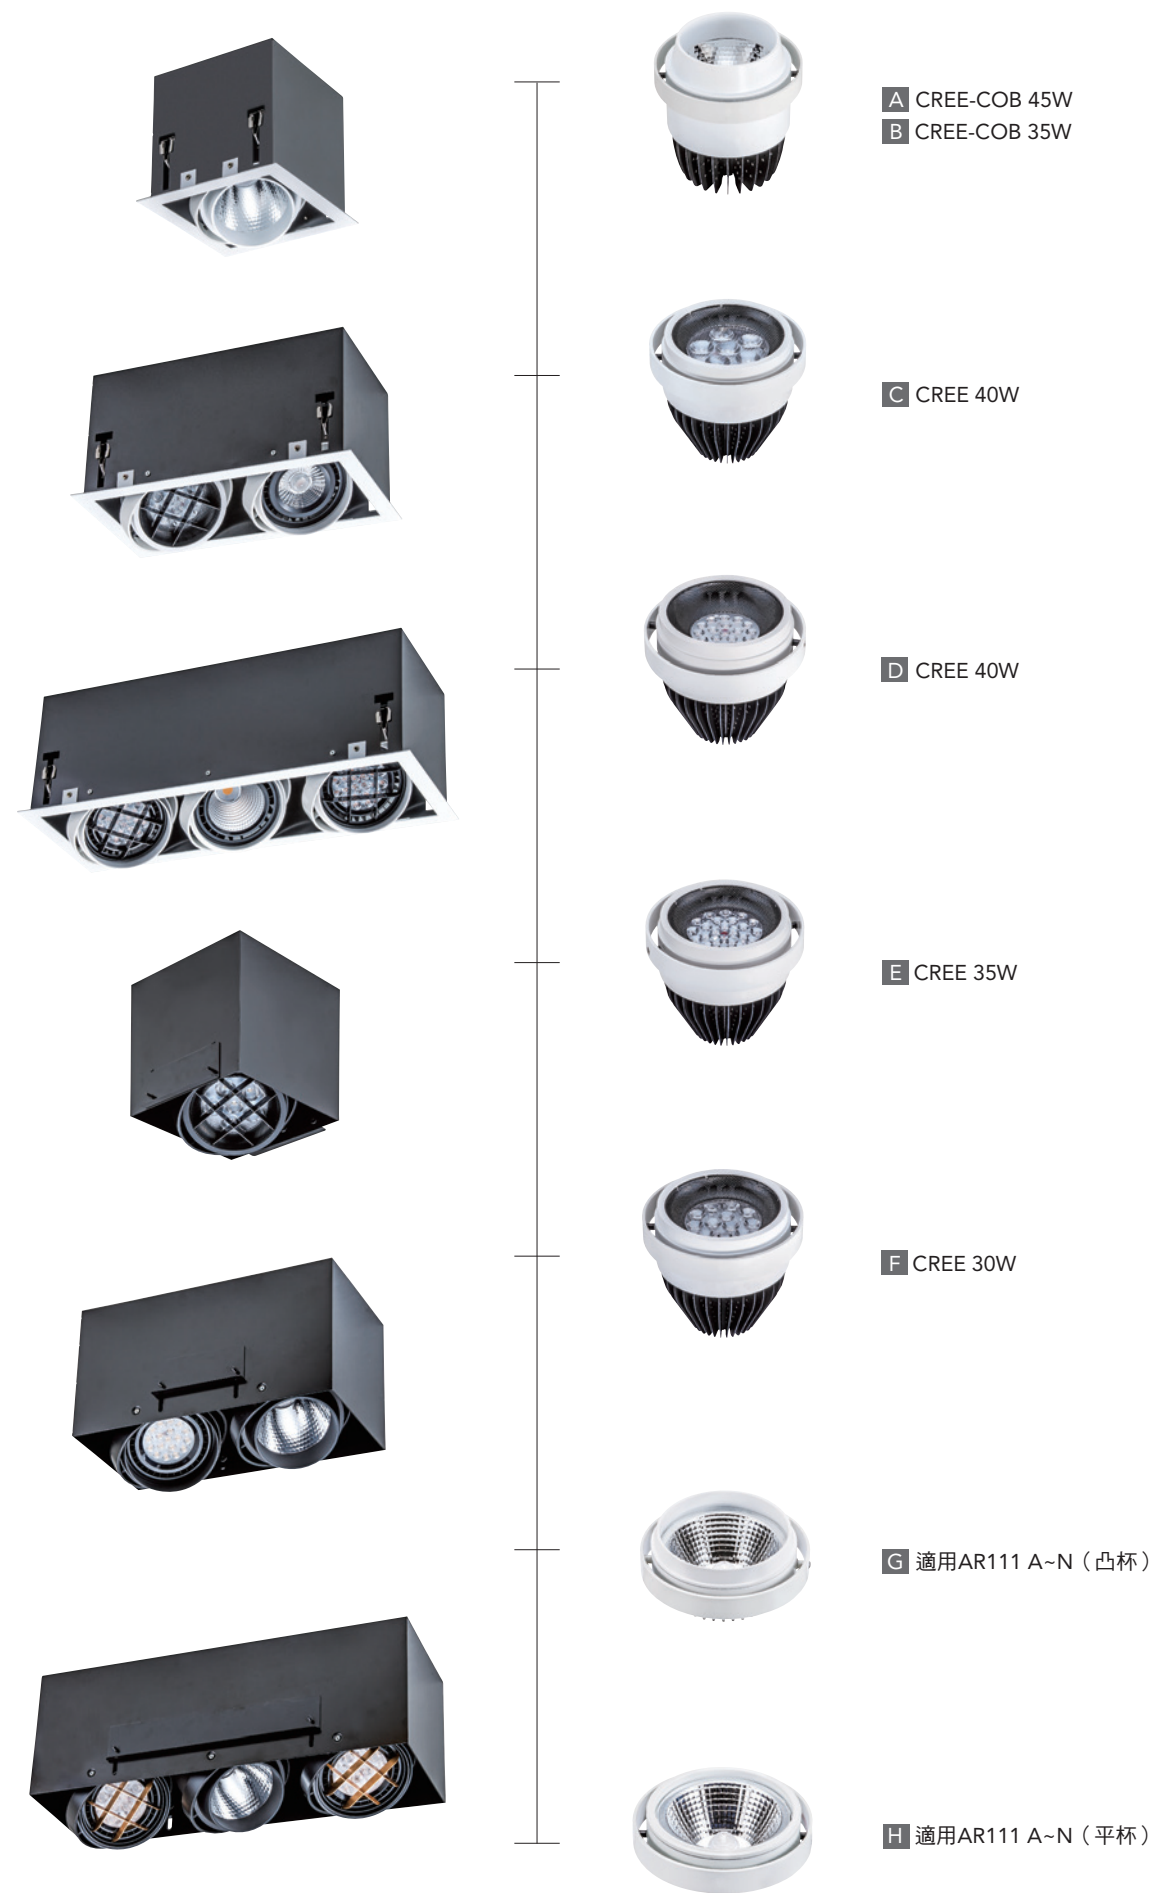

尺寸 L322mm W114mm H160mm

CHUN TSAI

CHUN TSAI

複合式燈具

**CHUN**  
**TSAI**  
 PROFESSIONAL LIGHTING  
 THE NEW  
 SHAPE OF

Driven by passion for light, design, technology and functionality was the challenge. Although the new lighting solutions are ticking all those boxes, only our customers will ensure that they become the light of lights.