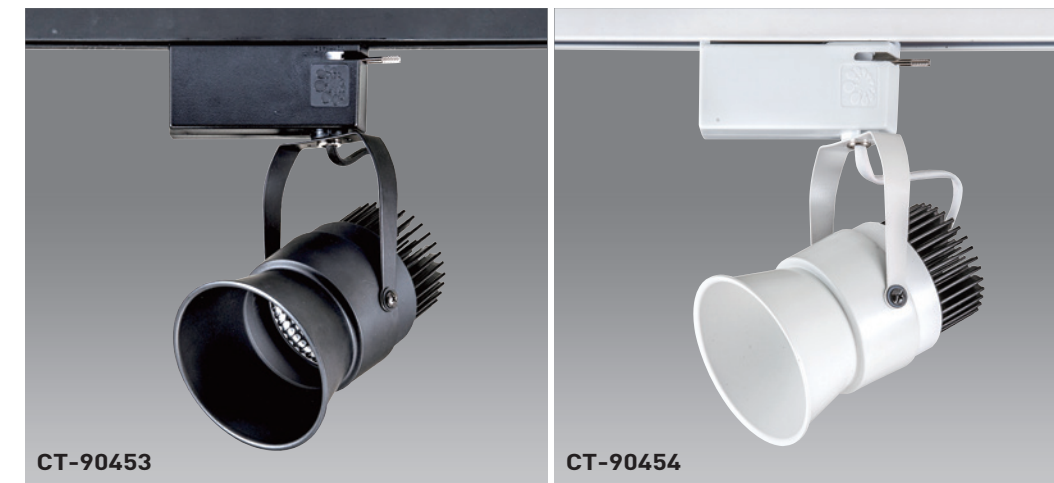

光源 LED COB 14W	材質 鋁製品	型式 吸頂/嵌入
色溫 3000K (4200K 訂製品)	角度 25°	CRI 85
顏色 □ White ■ Black	功能 	

尺寸 Ø110mm L100mm H180mm