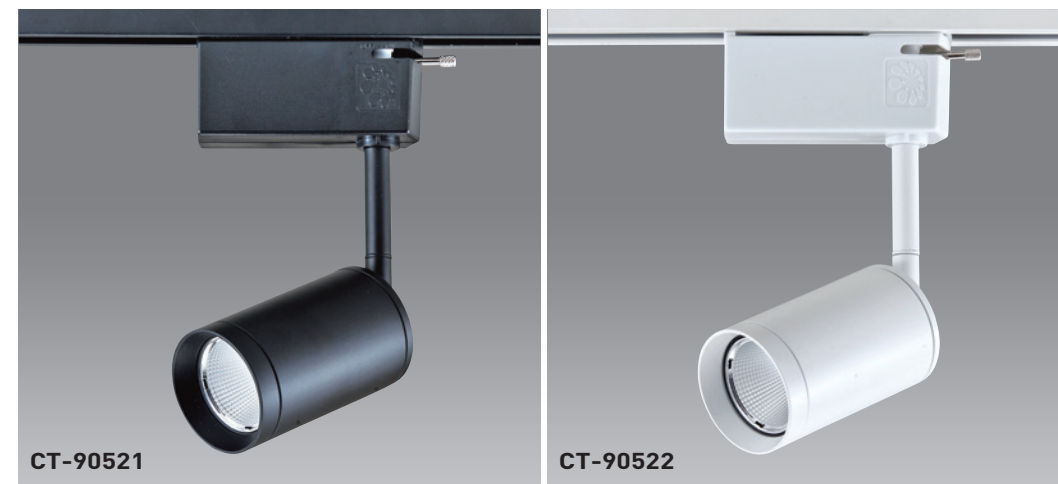

光源 MR16 LED A-F	材質 鋁製品	型式 吸頂 / 嵌入
顏色 □ White ■ Black	功能 	配件 蜂巢網

尺寸 Ø58mm L105mm H180mm