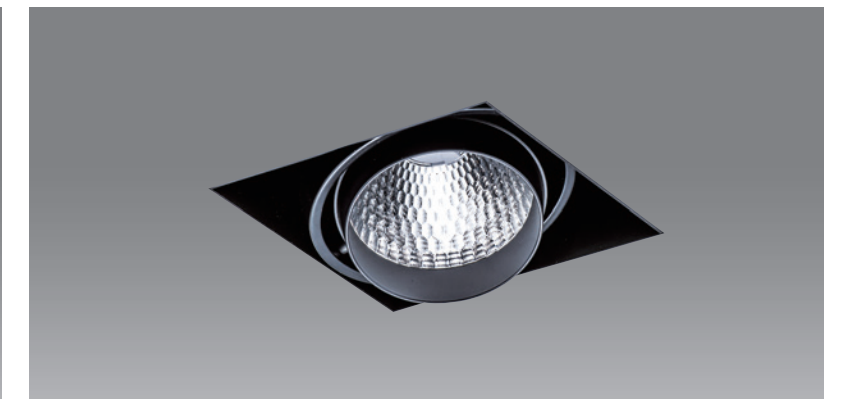

嵌入孔 115x115 mm
CT-90674 (嵌入式)
光源 LED A~H 材質 鋁框鋼材
顏色 ☐ White ☒ Black (訂製品) 功能 可調角度
尺寸 L114mm W114mm H110mm