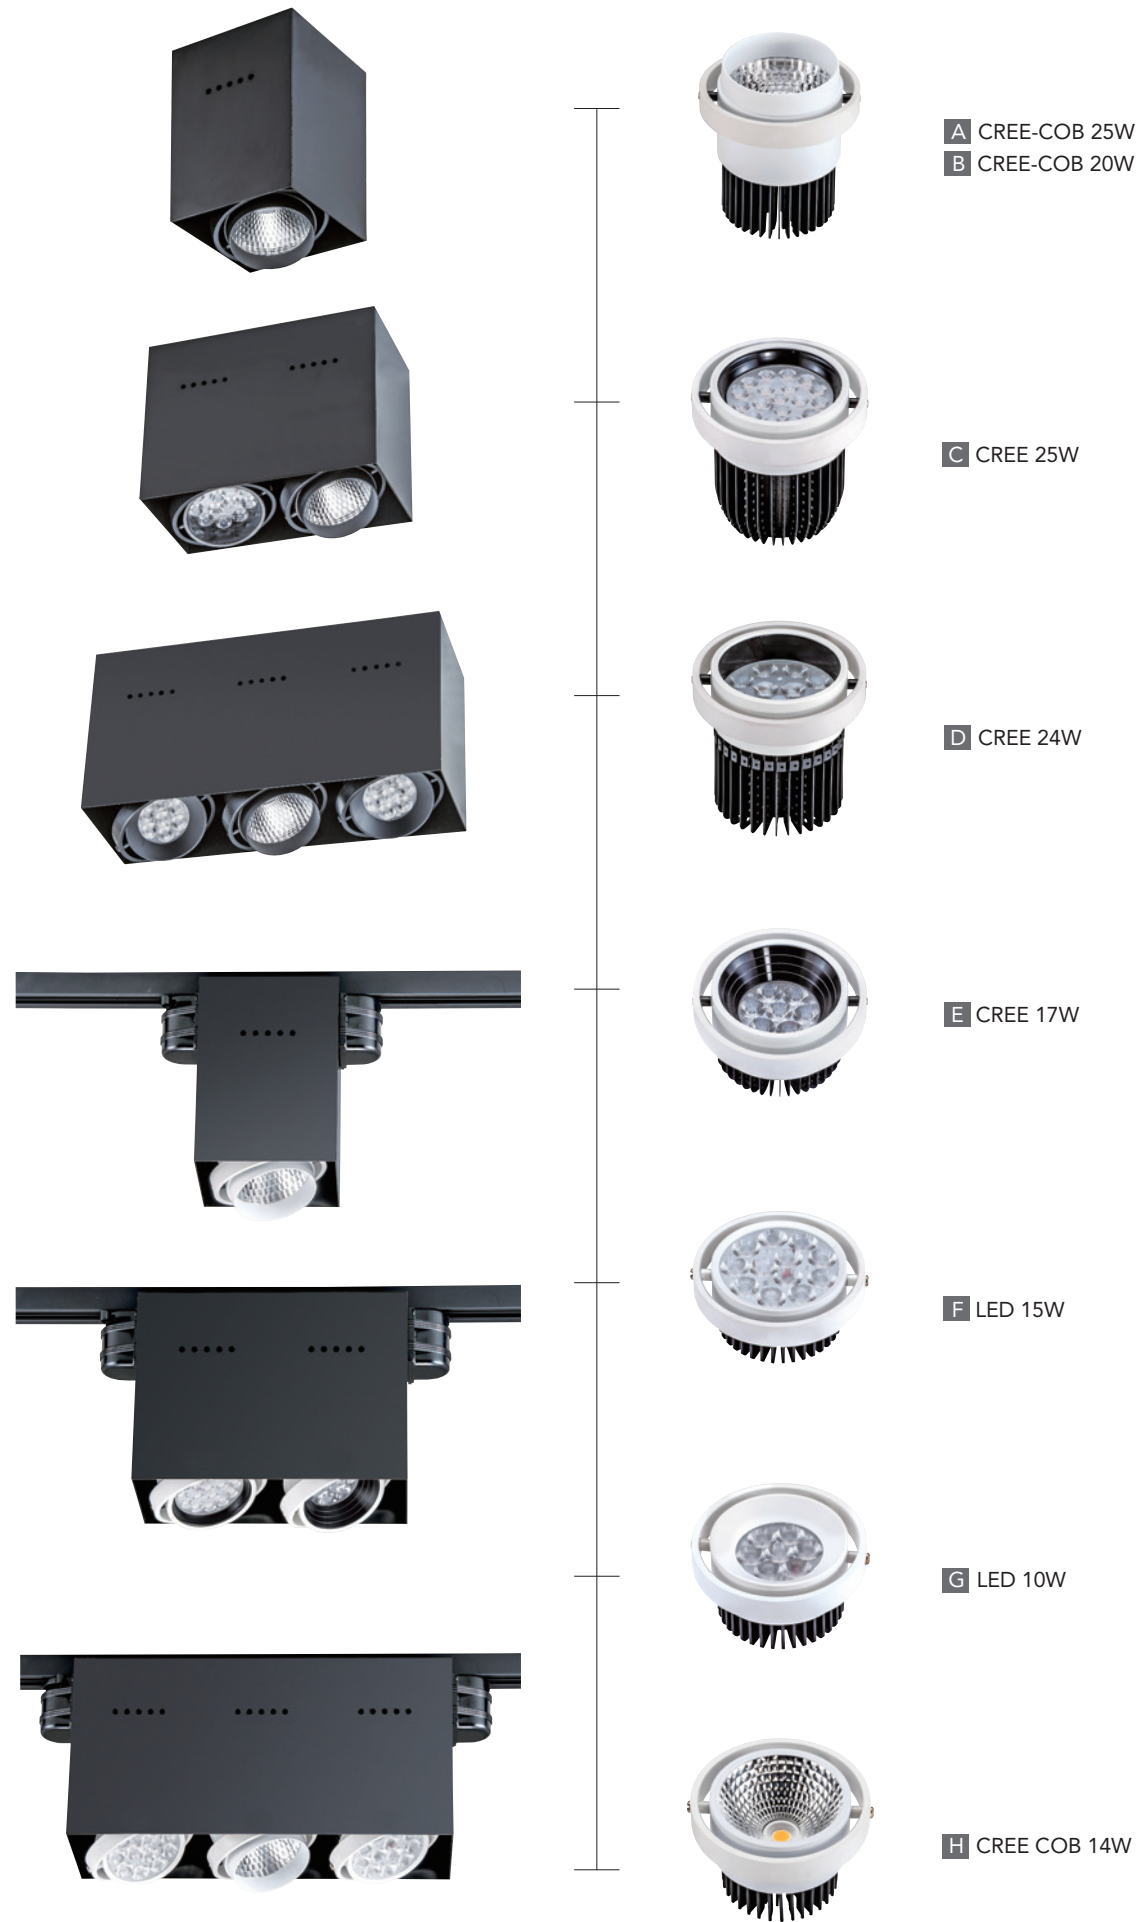

A CREE-COB 25W
B CREE-COB 20W

C CREE 25W

D CREE 24W

E CREE 17W

F LED 15W

G LED 10W

H CREE COB 14W

色溫、角度皆可訂製