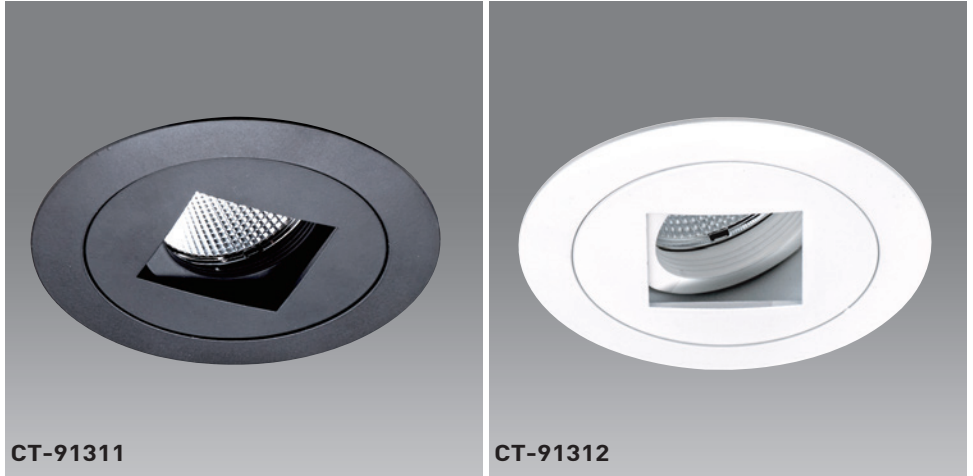

光源	材質	配件
	MR16 LED A~F	鋁製品	防眩罩 / 蜂巢網
顏色		功能	
□White ■Black		可調角度 / 前維修	
尺寸 Ø94mm H35mm