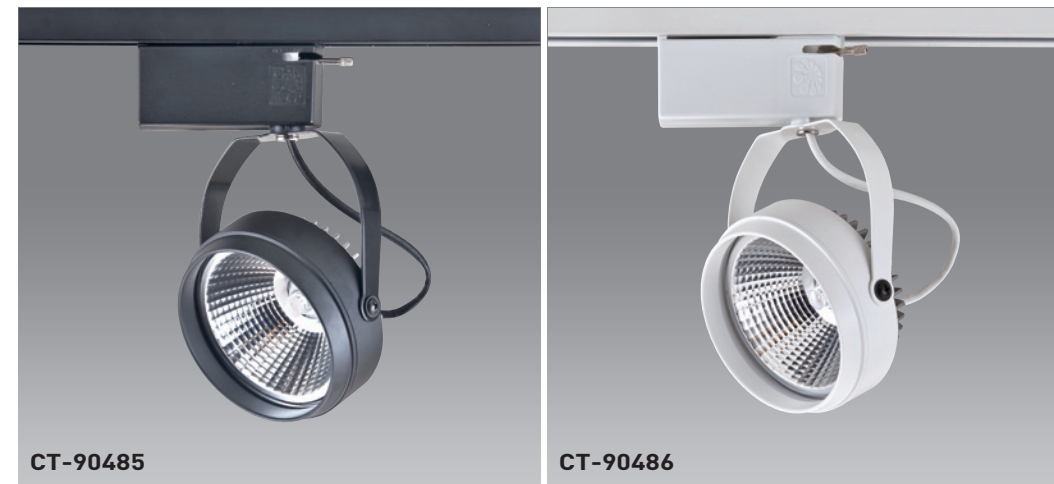

光源 AR111 LED A~N	材質 鋁製品	型式 吸頂 / 嵌入	配件 井字格
顏色 □ White ■ Black	功能 180° 350°		

尺寸 Ø115mm L45mm H200mm