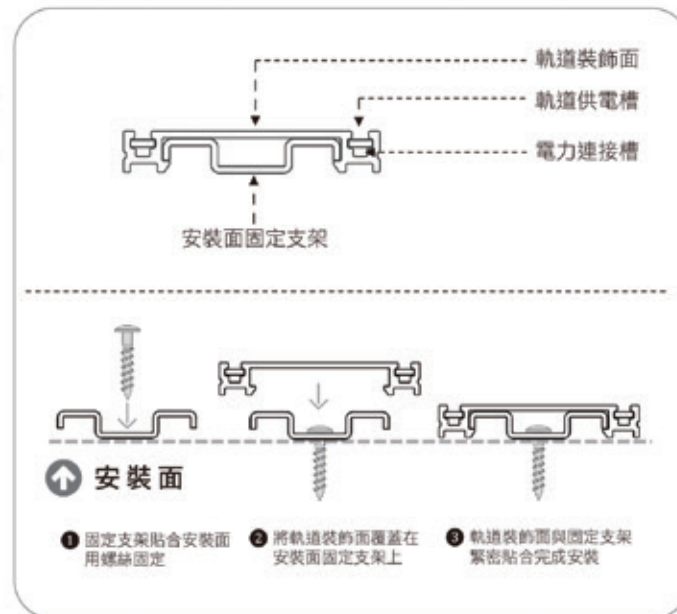

CT30 MAGNET TRACK SYSTEM

What is Magnetic Track Lights?

Magnetic track light, as the name implies, attaches the lighting components to the track by means of magnetic suction, which makes it more convenient and flexible to install and dismantle the lighting components under the condition of reliable connection of electricity and facilitates daily maintenance and repair.

Ultra Thin 薄型磁吸軌道

Modern and slim design with beautiful appearance.

- 薄至5mm符合市場高度需求
- 可任意裁切與拼接延伸，滿足室內空間設計
- 專利分體式卡扣結構，安裝簡易具良好裝飾效果
- 覆蓋面聚碳酸酯材質，韌性強及絕緣係數高

CT30薄型磁吸軌道 Ultrathin Magnet Track

型號: ① CT30-1
② CT30-2
③ CT30-3

顏色: 黑 / 白

材質: PC & 不銹鐵

尺寸: ① 1000*30*5mm
② 2000*30*5mm
③ 3000*30*5mm

電流: 5A

電壓: DC48V

拼接上限: 25m

Accessories

CHUN TSAI

薄型磁吸電源

Power Supply

型號: ① CT30-SP100W
② CT30-SP200W

瓦數: ① 100W / ② 200W

顏色: 黑 / 白

尺寸: ① W32 H31 L330mm
② W32 H31 L375mm

輸入電壓: 110-220V

額定電壓: DC48V

額定電流: 2.1A / 4.2A

*外置電源輸入上限DC48V/6.5A(300W)

接電模組

Input Module

型號: CT-MD01

顏色: 黑 / 白

材質: PC & 銅

電壓: DC48V

尺寸: L43mm W33m H17mm

直通模組

Straight Connect Module

型號: CT-MD02

顏色: 黑 / 白

材質: PC & 銅

電壓: DC48V

尺寸: L30mm W30m H5mm

直角模組

In & Out Connect Module

型號: CT-MD03

顏色: 黑 / 白

材質: PC & 銅

電壓: DC48V

尺寸: L25mm W25m H30mm

拼接模組

Connect Module

型號: ① CT-MD-L
② CT-MD-T
③ CT-MD-10

顏色: 黑 / 白

材質: PC & 銅

電壓: DC48V

① L型拼接: CT-MD-L

尺寸: L45mm W45m H5mm

② T型拼接: CT-MD-T

尺寸: L60mm W45m H5mm

③ 十型拼接: CT-MD-10

尺寸: L60mm W60m H5mm