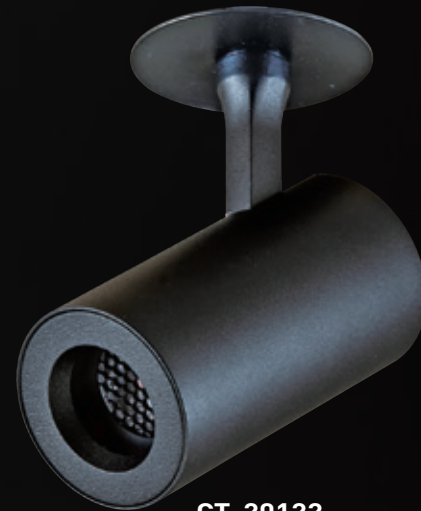

CT-20121 CT-20122

光源：CREE COB 14W
材質：鋁製品
色溫：2700K/3000K/3500K/4000K/5000K/5700K
角度：15° / 25° / 40°
CRI：90
型式：嵌盤(直徑 $\varnothing$ 70mm H35mm)
尺寸： $\varnothing$ 60mm L130mm H150mm
顏色：■ White □ Black

CT-20122

CT-20123 CT-20124

光源：MR16 LED B-F
材質：鋁製品
配件：蜂巢網/導光板
型式：嵌盤(直徑 $\varnothing$ 70mm H35mm)
尺寸： $\varnothing$ 60mm L163mm H190mm
顏色：■ White □ Black

CT-20125 CT-20126

光源：CREE COB A.14W / B.18W
材質：鋁製品
配件：蜂巢網/導光板
色溫：2700K/3000K/3500K/4000K/5000K/5700K
角度：25° / 40° / 120°
CRI：90
型式：嵌盤(直徑 $\varnothing$ 70mm H35mm)
尺寸： $\varnothing$ 60mm L130mm H200mm
顏色：■ White ■ Black

CT-20131 CT-20132

光源：AR111 LED A-H
材質：鋁製品
配件：井字格
型式：嵌盤(直徑 $\varnothing$ 95mm H35mm)
尺寸： $\varnothing$ 115mm L45mm H180mm
顏色：□ White ■ Black

CT-20133 CT-20134

光源：CREE COB A.20W / B.25W
材質：鋁製品
配件：蜂巢網/導光板
色溫：2700K/3000K/3500K/4000K/5000K/5700K
角度：25° / 40° / 120°
CRI：90
型式：嵌盤(直徑 $\varnothing$ 95mm H35mm)
尺寸： $\varnothing$ 70mm L155mm H230mm
顏色：□ White ■ Black

CT-20135 CT-20136

光源：LED 10W
材質：鋁製品
色溫：3000K/4000K
角度：25°
CRI：85
型式：嵌盤(直徑 $\varnothing$ 95mm H35mm)
尺寸：L138mm W35mm H110mm
顏色：□ White ■ Black