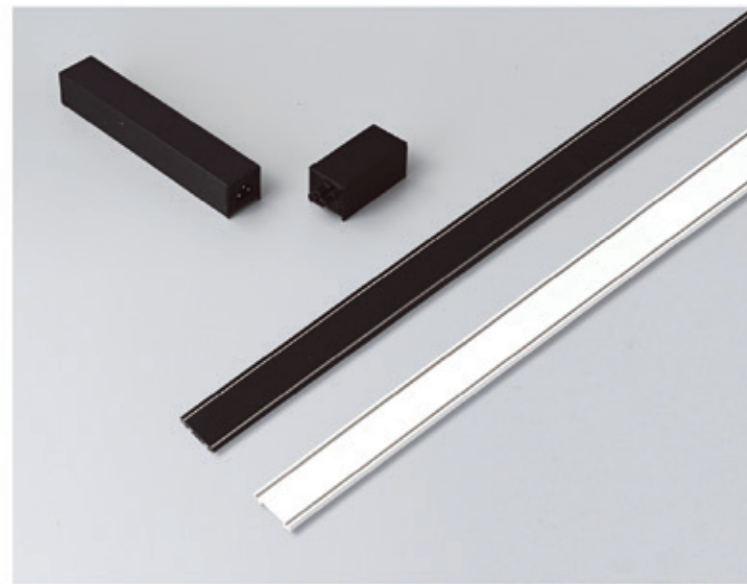

MAGNET TRACK SYSTEM

磁吸式軌道系列

CHUN TSAI MAGNET
TRACK
SYSTEM

CT30 MAGNET TRACK SYSTEM

What is Magnetic Track Lights?

Magnetic track light, as the name implies, attaches the lighting components to the track by means of magnetic suction, which makes it more convenient and flexible to install and dismantle the lighting components under the condition of reliable connection of electricity and facilitates daily maintenance and repair.

Ultra Thin 薄型磁吸軌道

Modern and slim design with beautiful appearance.

- 薄至5mm符合市場高度需求
- 可任意裁切與拼接延伸，滿足室內空間設計
- 專利分體式卡扣結構，安裝簡易具良好裝飾效果
- 覆蓋面聚碳酸酯材質，韌性強及絕緣係數高

CT30薄型磁吸軌道 Ultrathin Magnet Track

型號: ① CT30-1
② CT30-2
③ CT30-3