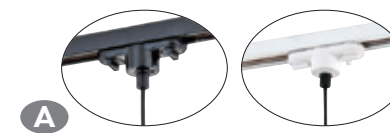

尺寸：L100mm W37mm H30mm
軌道

尺寸：Ø90mm H40mm
吸頂

尺寸：Ø70mm H35mm
尺寸：Ø95mm H35mm
嵌入盤

performance
attention to details
sustainability

CT-21501

CT-21502

CT-21503

CT-21504