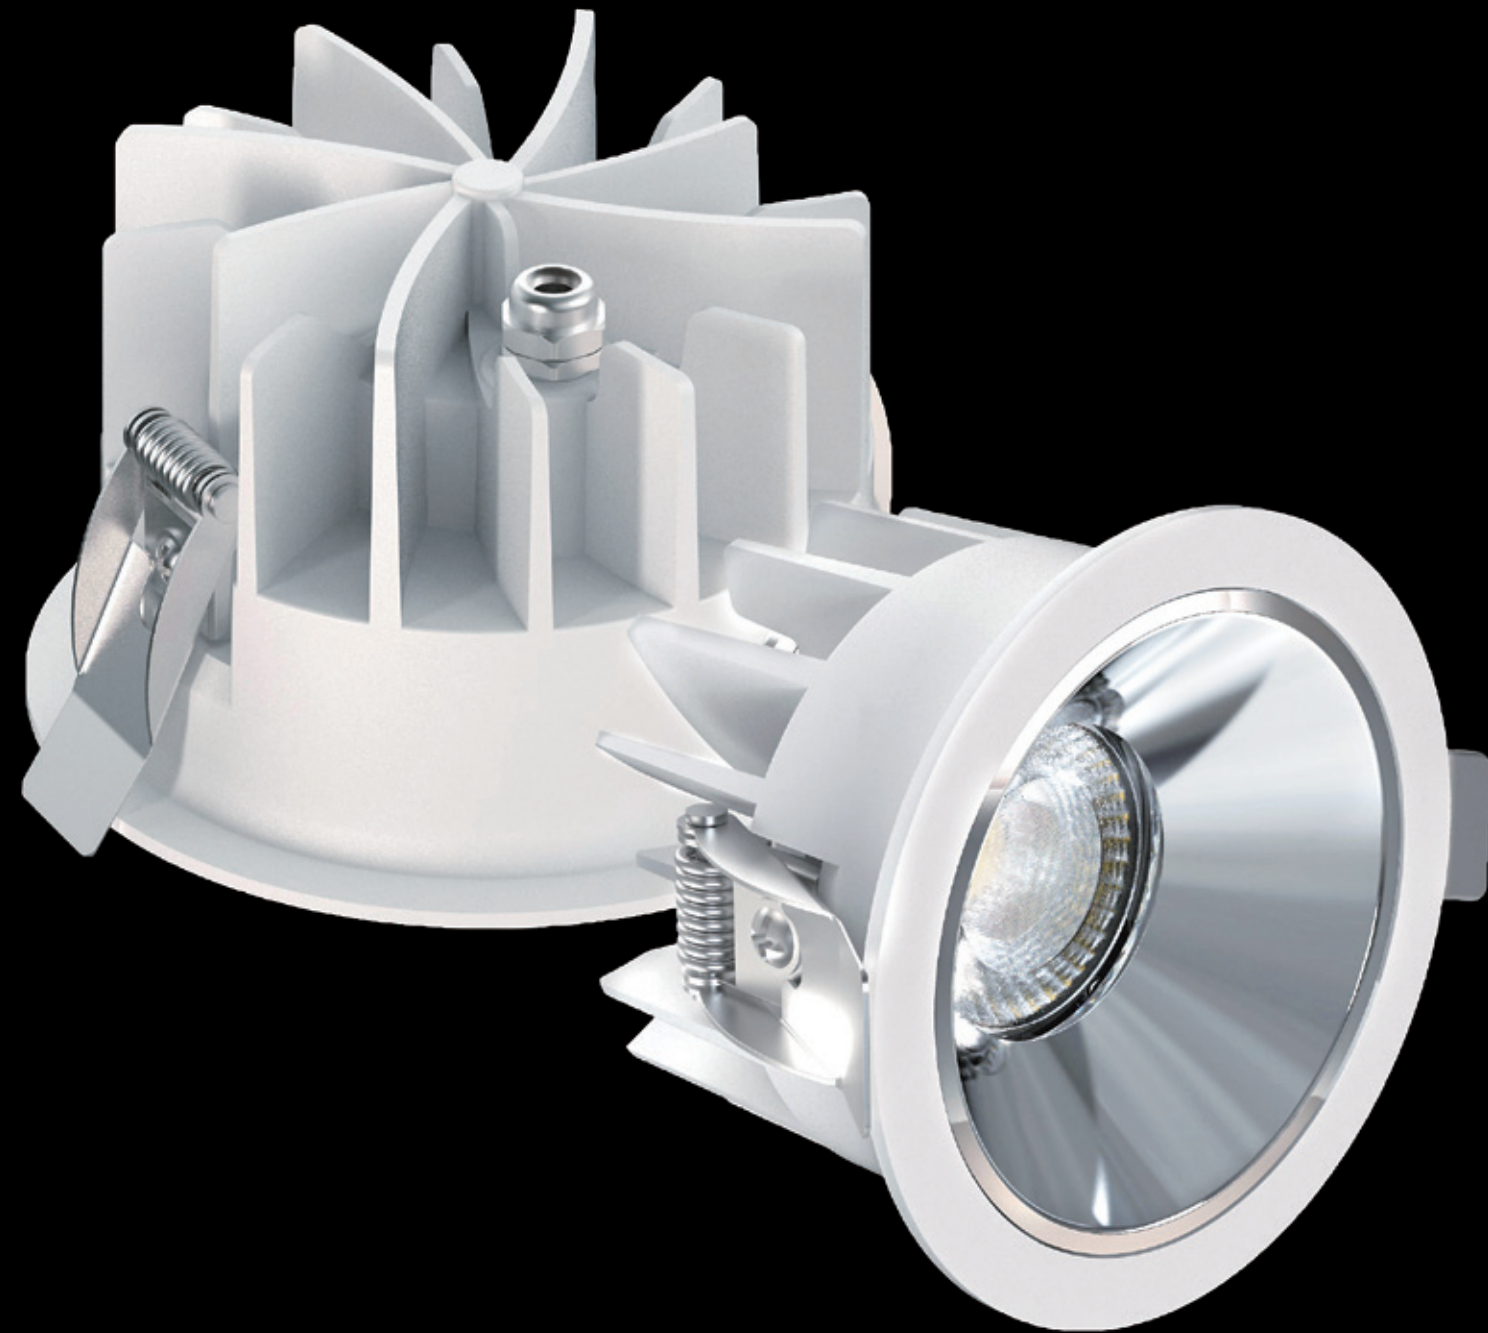

CT-21231

光源：CREE COB 12W
尺寸：Ø85mm H55mm

嵌入孔
75mm

CT-21234

光源：CREE COB 30W
尺寸：Ø150mm H80mm

嵌入孔
135mm

CT-21232

光源：CREE COB 18W
尺寸：Ø105mm H65mm