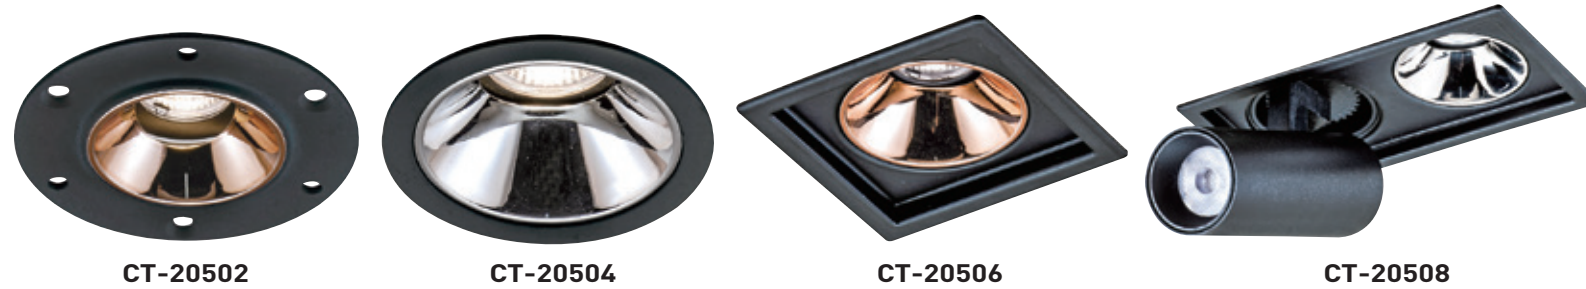

CT-20501 CT-20502
光源：A~G
材質：鋁製品
尺寸：13W.Ø70mm H110mm
10W.Ø70mm H90mm
顏色：□White ■Black

嵌入孔
45mm

CT-20503 CT-20504
光源：A~G
材質：鋁製品
尺寸：13W.Ø50mm H110mm
10W.Ø50mm H90mm
顏色：□White ■Black

嵌入孔
45mm

CT-20505 CT-20506
光源：A~I
材質：鋁製品
尺寸：13W.L61mm W61mm H120mm
10W.L61mm W61mm H95mm
顏色：□White ■Black

嵌入孔
55,55mm

CT-20507 CT-20508
光源：A~I
材質：鋁製品
尺寸：13W.L112mm W61mm H120mm
10W.L112mm W61mm H95mm
顏色：□White ■Black

嵌入孔
55,105mm