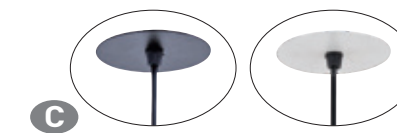

尺寸：L100mm W37mm H30mm
軌道

尺寸：Ø90mm H40mm
吸頂

尺寸：Ø70mm H35mm
尺寸：Ø95mm H35mm
嵌入盤

performance
attention to details
sustainability

CT-21501

CT-21502

CT-21503

CT-21504