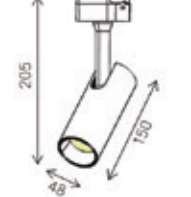

CT30-DFT345

光源 LED-10W 角度 180°

色溫 3000K / 4000K

尺寸 Ø 30mm L345mm H52 mm

CRI >90 電壓 DC48V

燈具顏色