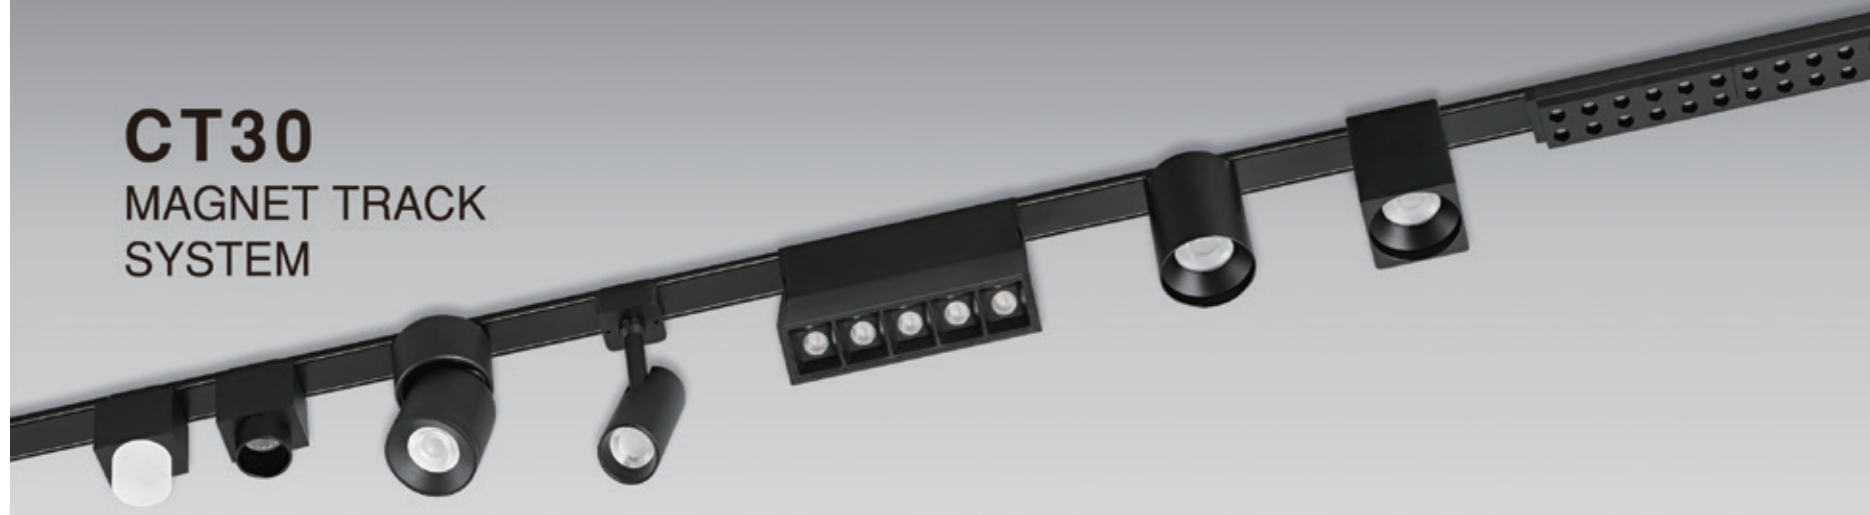

MAGNET TRACK SYSTEM

磁吸式軌道系列

CHUN TSAI MAGNET
TRACK
SYSTEM

CT30 MAGNET TRACK SYSTEM

What is Magnetic Track Lights?

Magnetic track light, as the name implies, attaches the lighting components to the track by means of magnetic suction, which makes it more convenient and flexible to install and dismantle the lighting components under the condition of reliable connection of electricity and facilitates daily maintenance and repair.

Ultra Thin 薄型磁吸軌道

Modern and slim design with beautiful appearance.

- 薄至5mm符合市場高度需求
- 可任意裁切與拼接延伸，滿足室內空間設計
- 專利分體式卡扣結構，安裝簡易具良好裝飾效果
- 覆蓋面聚碳酸酯材質，韌性強及絕緣係數高

CT30薄型磁吸軌道 Ultrathin Magnet Track

型號: ① CT30-1
② CT30-2
③ CT30-3