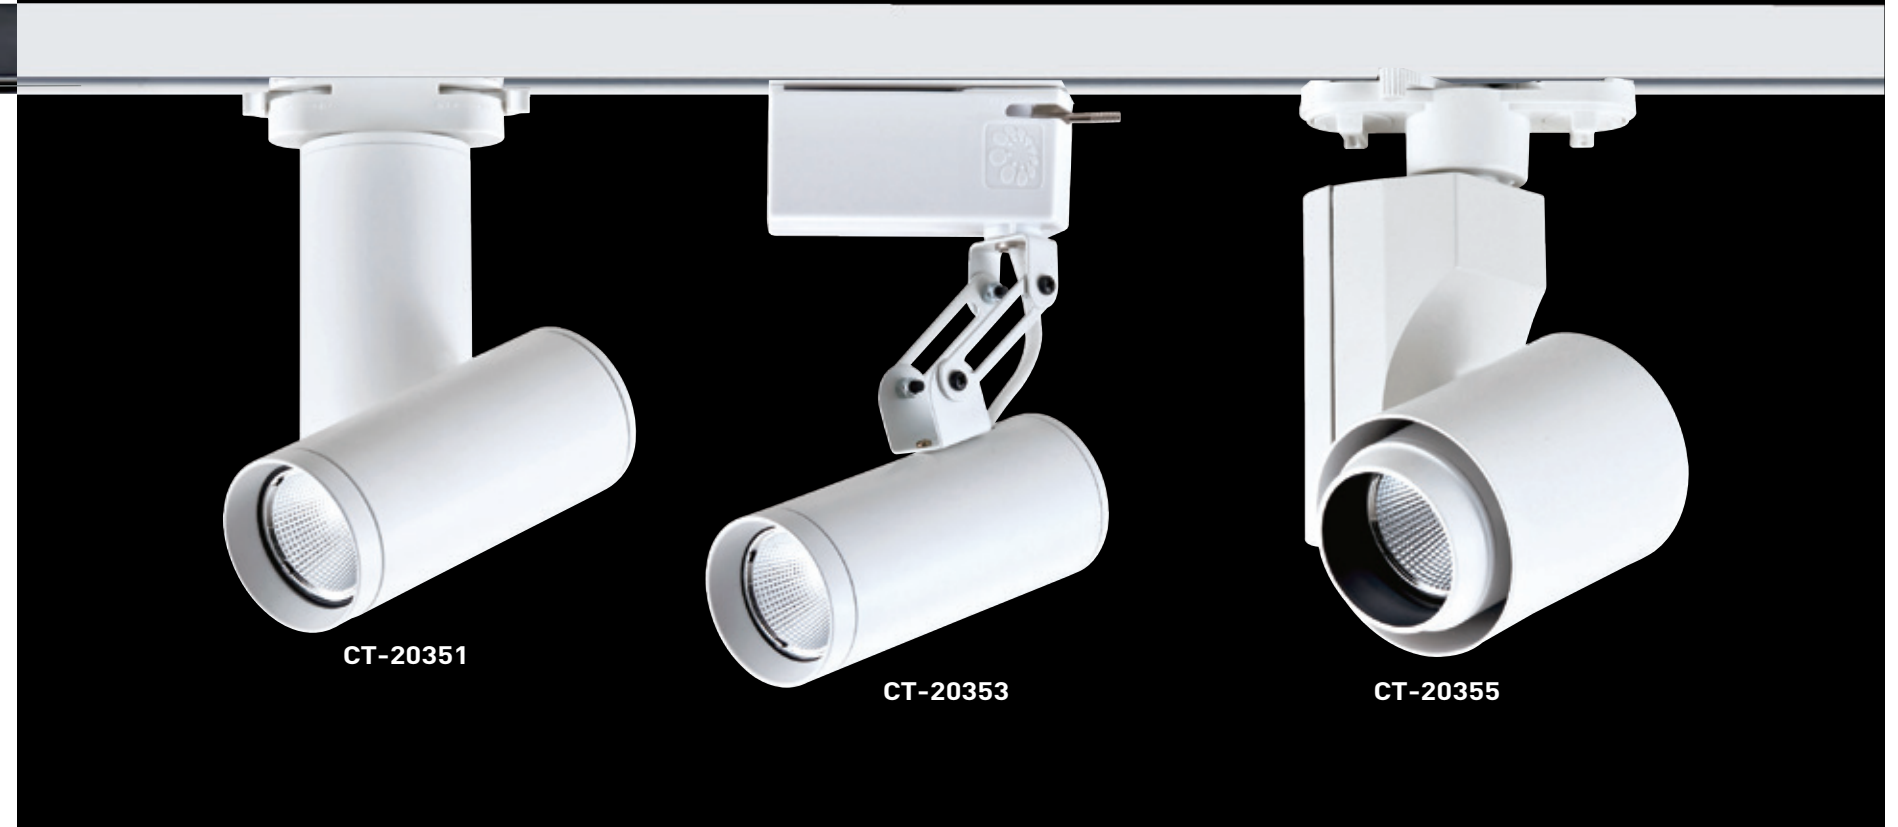

CT-20335 CT-20336
 光源：AR111 LED A~H
 材質：鋁製品
 型式：吸頂 / 嵌入
 配件：井字格
 尺寸：Ø115mm L45mm H200mm
 顏色：□ White ■ Black

CT-20341

CT-20343

CT-20345

CT-20351

CT-20353

CT-20355

CT-20341 CT-20342