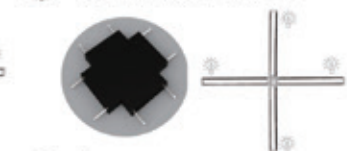

電壓: DC48V

① L型拼接: CT-MD-L

尺寸: L45mm W45m H5mm

② T型拼接: CT-MD-T

尺寸: L60mm W45m H5mm

③ 十型拼接: CT-MD-10

尺寸: L60mm W60m H5mm

MAGNET TRACK SYSTEM