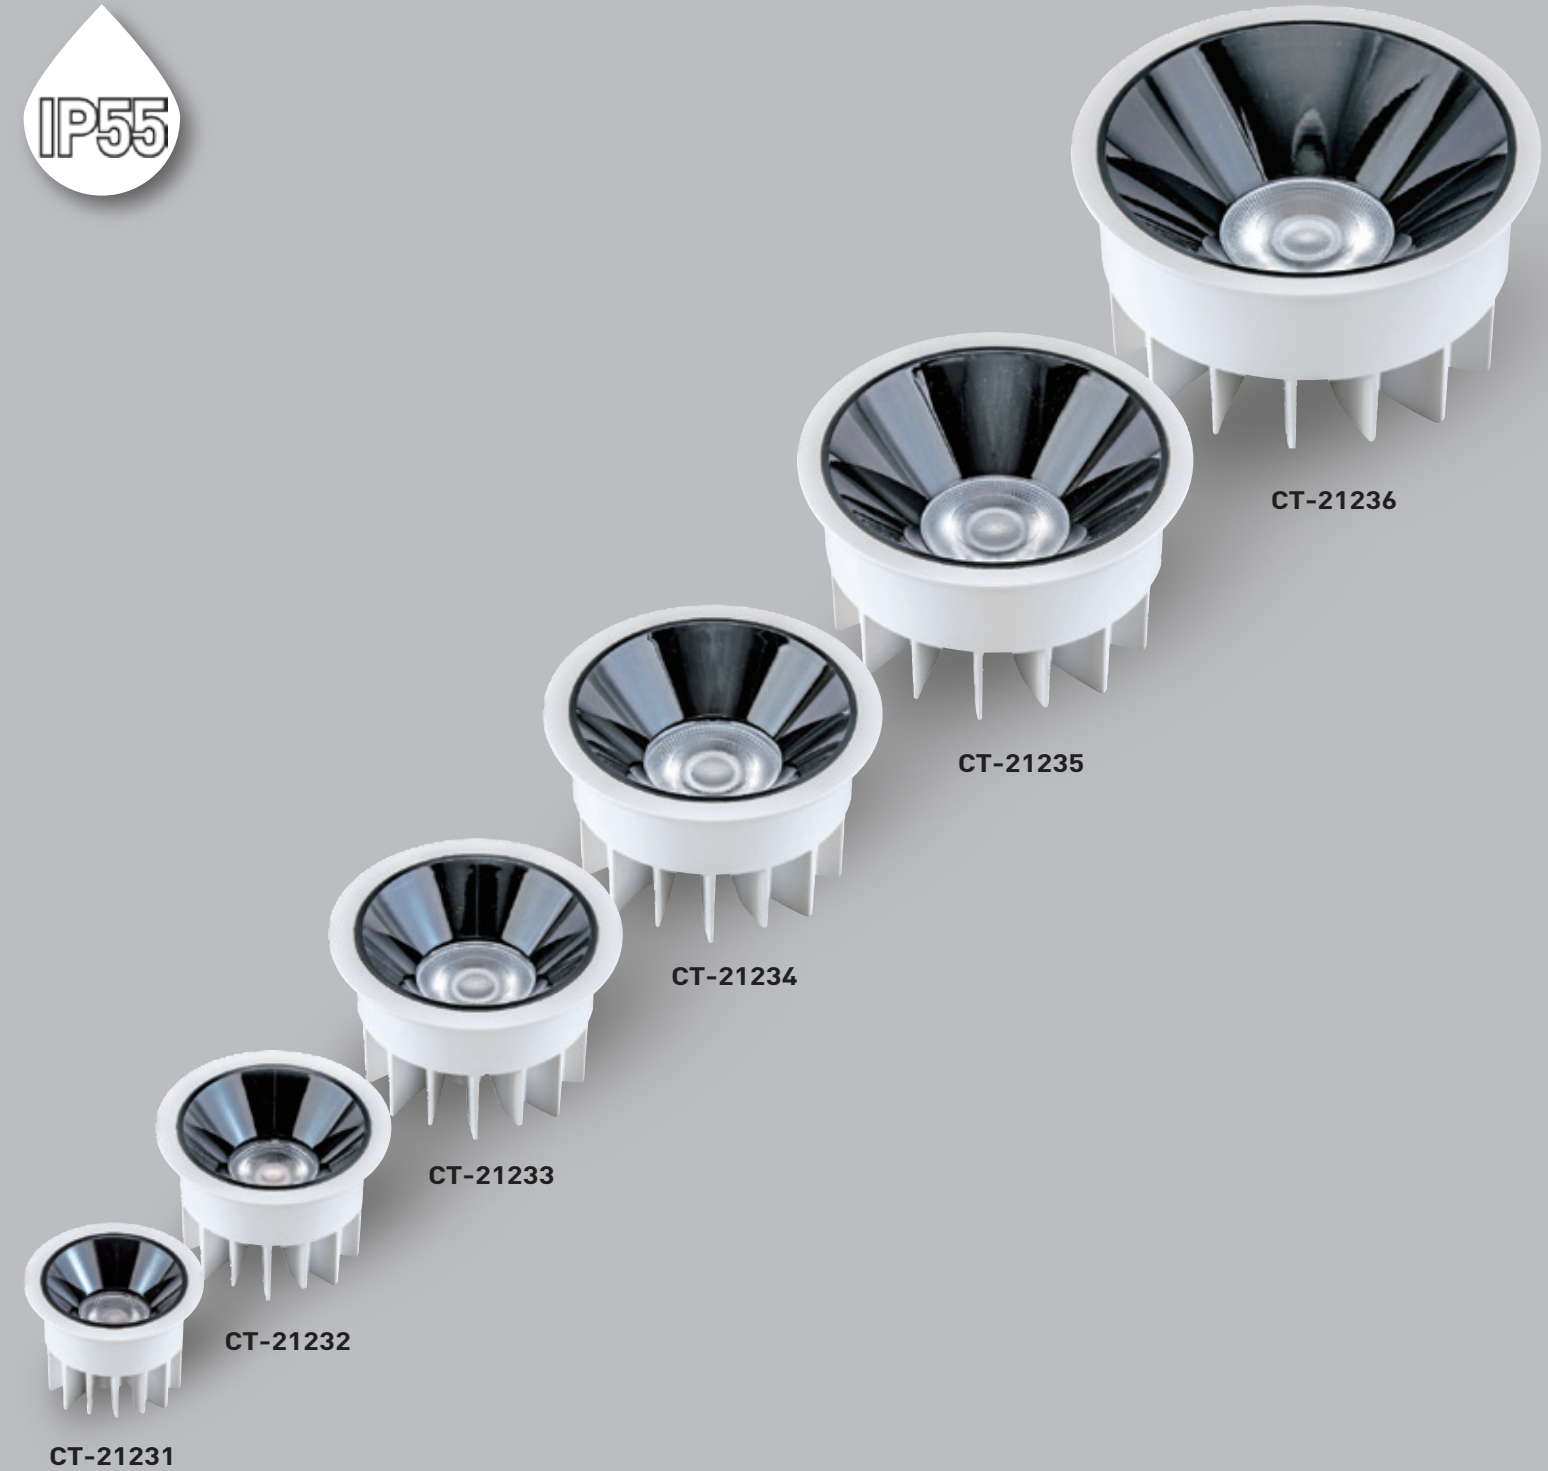

CT-21231

光源：CREE COB 12W
尺寸：Ø85mm H55mm

嵌入孔
75mm

CT-21234

光源：CREE COB 30W
尺寸：Ø150mm H80mm

嵌入孔
135mm

CT-21232

光源：CREE COB 18W
尺寸：Ø105mm H65mm