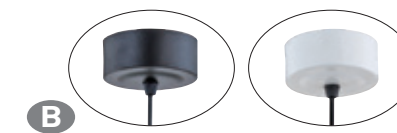

尺寸：L100mm W37mm H30mm
軌道

尺寸：Ø90mm H40mm
吸頂

尺寸：Ø70mm H35mm
尺寸：Ø95mm H35mm
嵌入盤

performance
attention to details
sustainability

CT-21501

CT-21502

CT-21503

CT-21504